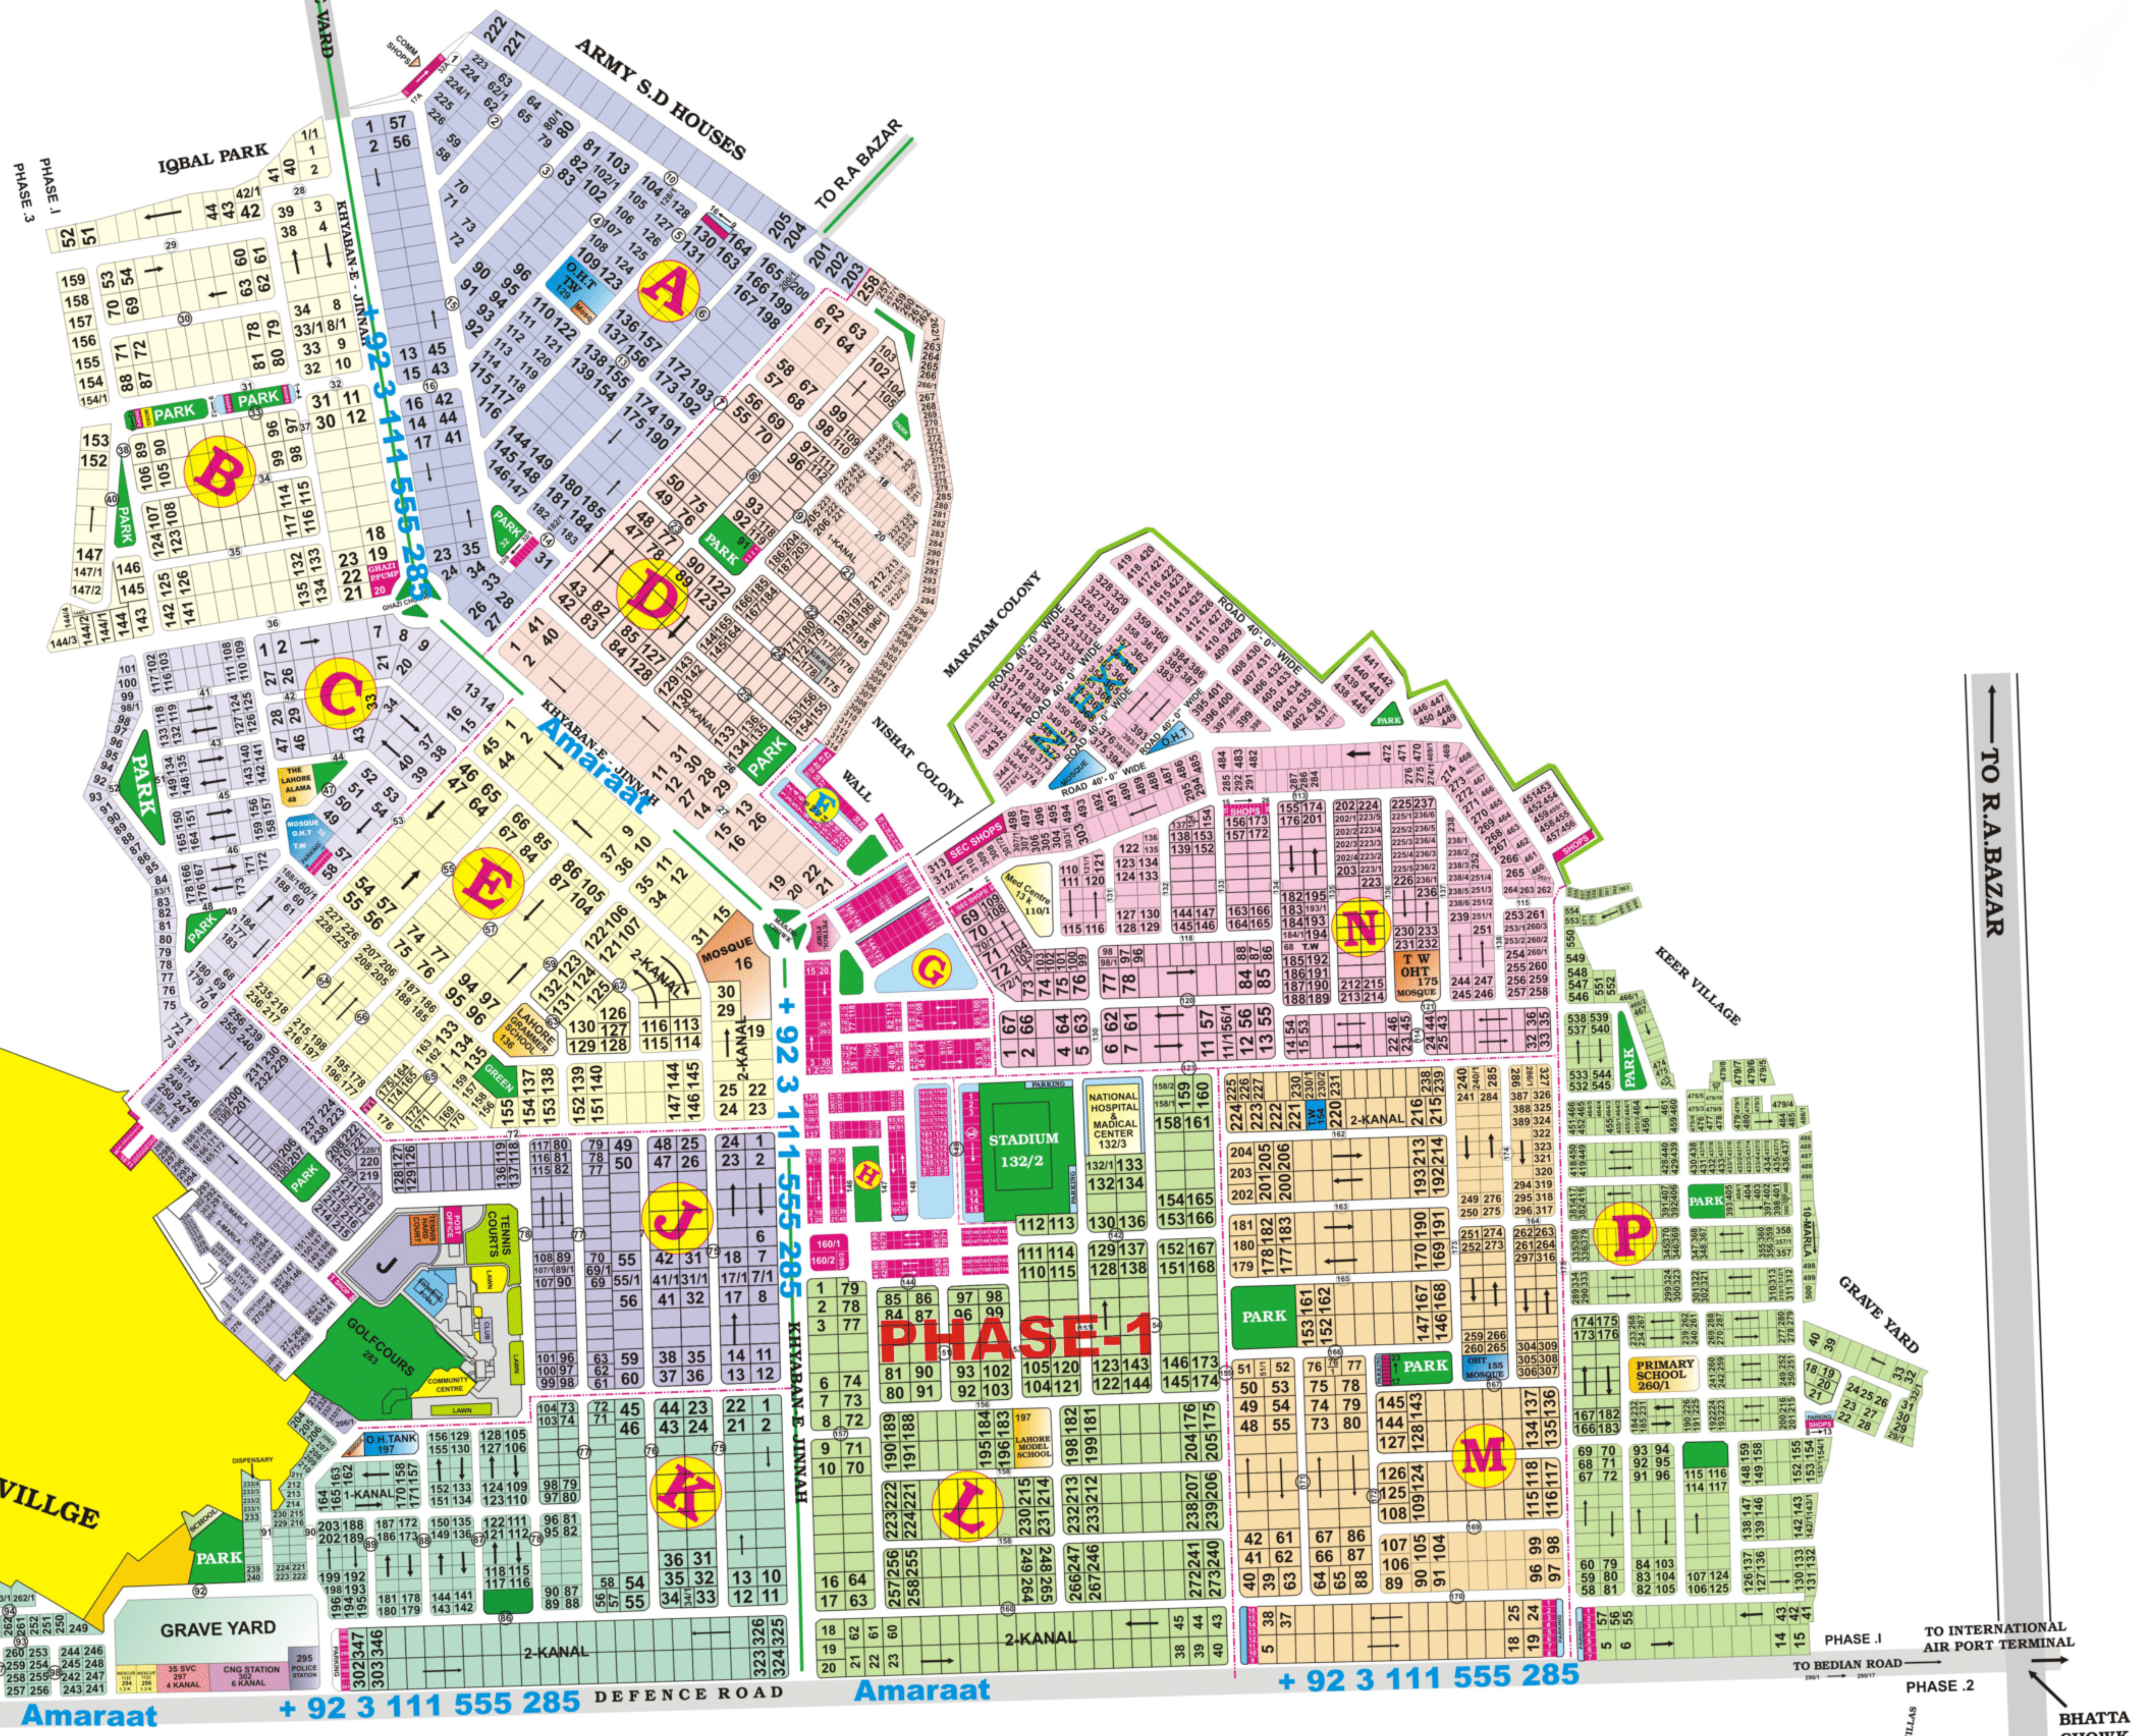

# DHA PH - 1

Amaraat

+ 92 3 111 555 285

DEFENCE ROAD

Amaraat

+ 92 3 111 555 285

TO BEDIAN ROAD

PHASE 2

TO R.A. BAZAR

BHATTA CHOWK